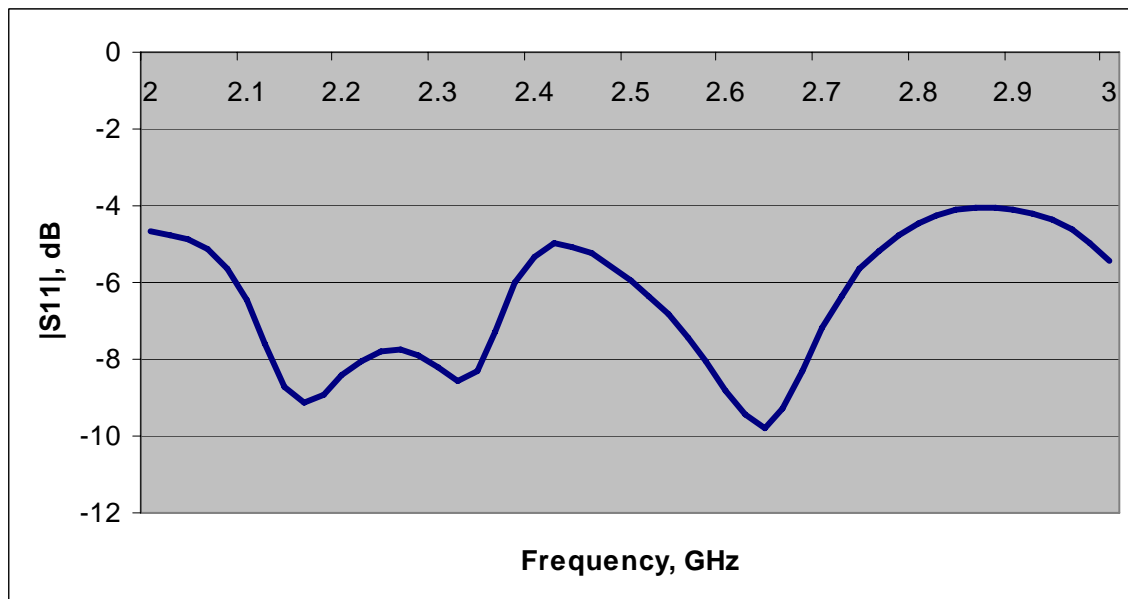

2.4–2.5 GHz Antenna

Frequency, GHz	Gain, dBi
2.35	4.3
2.4	4.5
2.5	3.3

5.4–5.9 GHz Antenna

Frequency, GHz	Gain, dBi
5.4	10.2
5.6	10.6
5.8	11